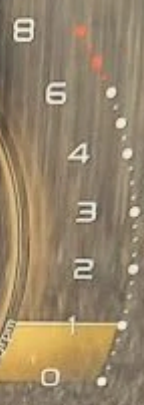

F

E

GEELY CJSC "BELGEE"

TC BY E-BY.117.00065

Y4K8622Z5MB902875

EAC

1715 kg

919 kg