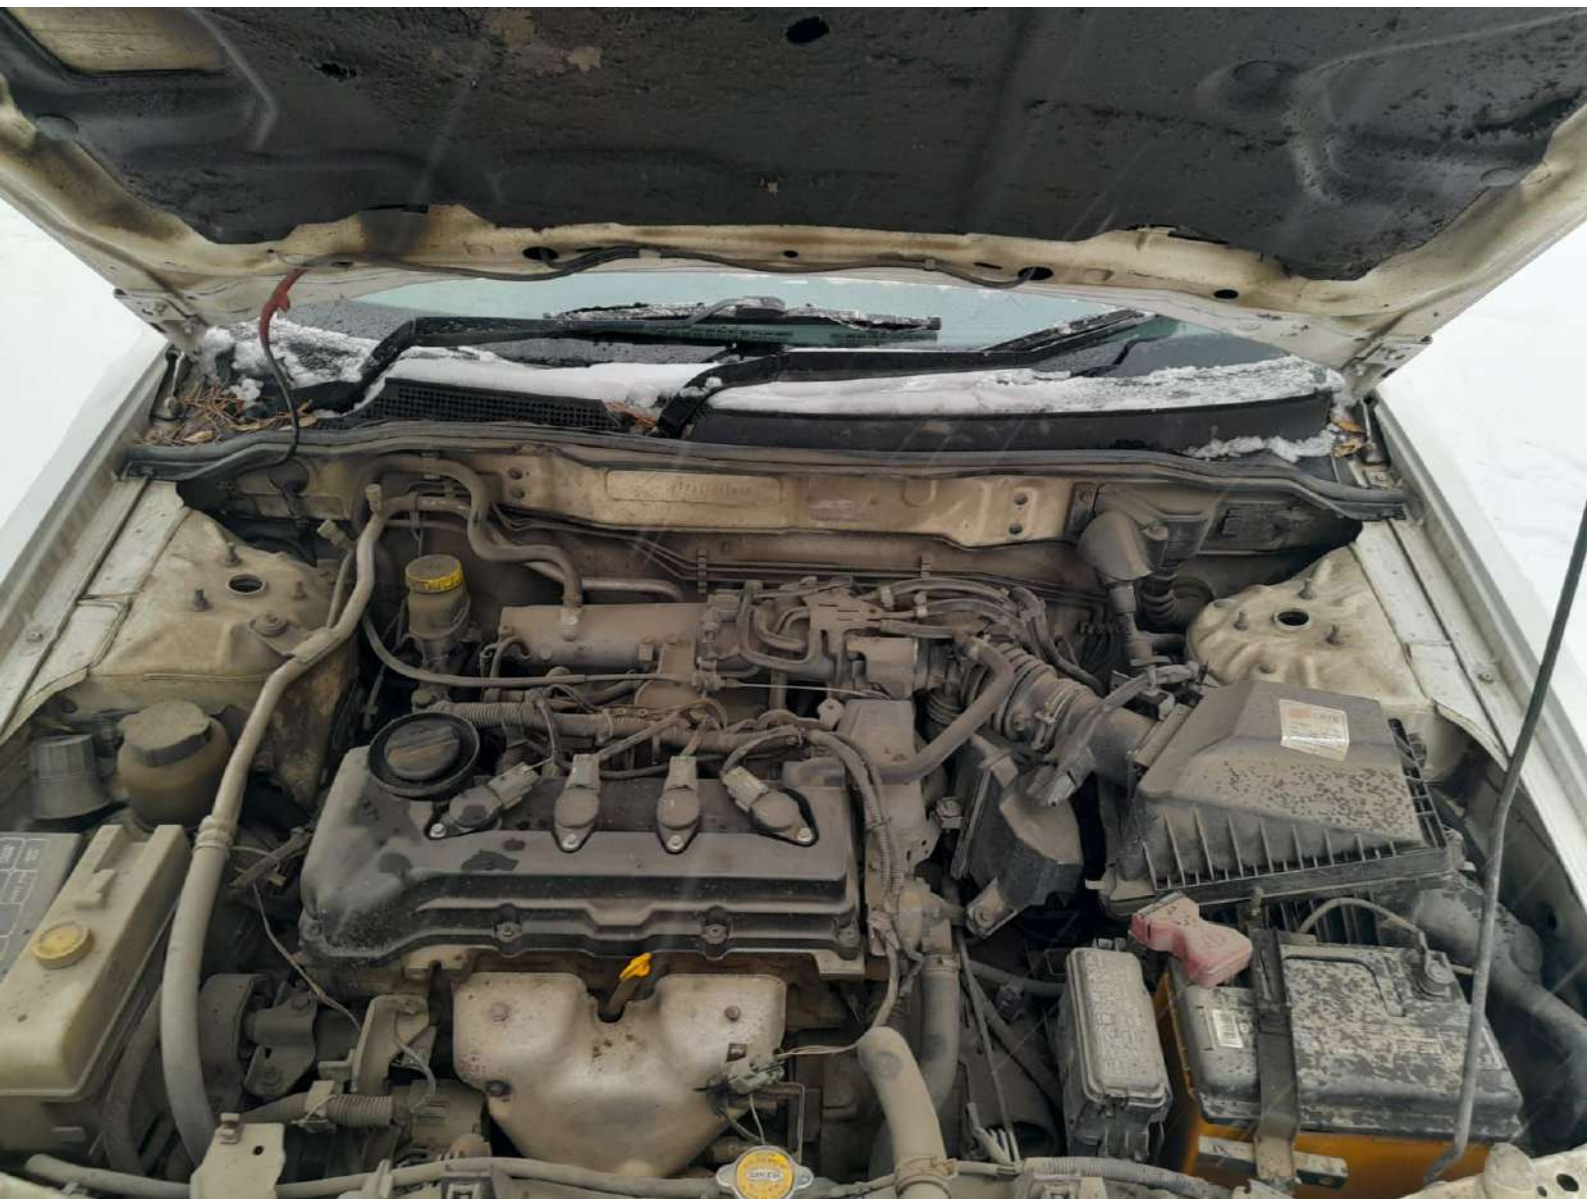

VOLVO

K389AP 70

XC90

CAUTION
DO NOT RECONNECT
UNLESS MANUFACTURER'S INSTRUCTIONS ARE FOLLOWED
2241-1014 001
Mfg. SEPTEMBER 2021

A13484405

CAUTION
NEVER OPEN WHEN HOT
SANKEI
SAFETY
熱いとき開かない
DO NOT OPEN WHEN HOT